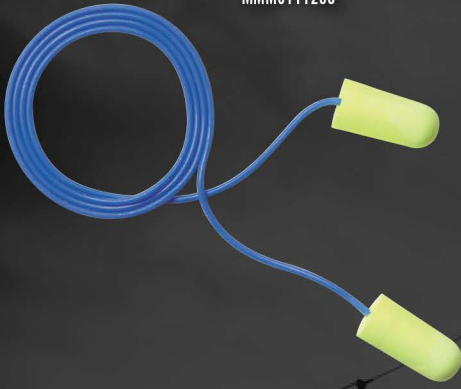

EG050100

EG050003

EG050103

UVXA610S

HWLRWS1032

Honeywell

**SAFETY
DOESN'T HAPPEN
BY ACCIDENT**

PRODUCT NO.	DESCRIPTION	LIST PRICE	YOUR PRICE
UVXA610S	UVEX A600 SERIES SAFETY GOGGLES	\$3.88/EACH	
HWLRWS1032	ADJUSTABLE FACE SHIELD	\$21.01/EACH	

FND32001000

FND32001050

FND32000454

FND320004550

Honeywell

PRODUCT NO.	DESCRIPTION	DETAILS	LIST PRICE	YOUR PRICE
FND32001000	FENDALL PURE FLOW EYEWASH STATION		\$797.83/EACH	
FND32001050	PURE FLOW EYEWASH CARTRIDGES	2/SET	\$298.17/SET	
FND32000454	FENDALL PERSONAL EYEWASH	16 OZ	\$13.00/EACH	
FND320004550	FENDALL PERSONAL EYEWASH	32 OZ	\$15.47/EACH	

MMM3111250

MMM3121250

MMM4A

**ALWAYS
A SOUND
INVESTMENT!**

PRODUCT NO.	DESCRIPTION	DETAILS	LIST PRICE	YOUR PRICE
MMM3111250	E-A-R SOFT YELLOW EARPLUGS	CORDED, 200 PAIRS	\$79.42/BOX	
MMM3121250	E-A-R SOFT YELLOW EARPLUGS	UNCORDED, 200 PAIRS	\$39.48/BOX	
MMM4A	PELTOR X4 EARMUFF		\$49.41/EACH	